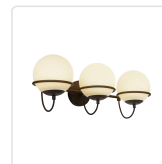

alora mood

P. 1.855.855.8926

CANADA: 19054 28TH Avenue Surrey - BC V3Z 6M3

USA: 3035 E. Lone Mountain Rd - Las Vegas, NV, 89081

ALBA WV458324

FIXTURE DIMENSIONS	W24-1/8" x H9-7/8" x E8-3/4"
HEIGHT FROM CENTER	5"
EXTENSION	8-3/4"
LAMP TYPE	E26
MAX WATTAGE	60W
BULB QTY	3
BULBS INCLUDED	No
VOLTAGE	120V
GLASS DETAILS	Opal Glass
MATERIAL	Steel + Glass
ILLUMINATION DIRECTION	Omni-directional
INSTALL OPTIONS	Wall Mount, Up Only
LOCATION	Damp
CANOPY DIMENSIONS	D4-3/4" x E7/8"
PAINT FINISH	AG01; MB01;

[D - Diameter, L - Length, W - Width, H - Height, E - Extension]

AVAILABLE FINISHES:

WV458324AGOP
Aged Gold/Opal
Matte Glass

WV458324MBOP
Matte Black/Opal
Matte Glass

*For complete warranty terms, please visit: www.aloralighting.com/warranty