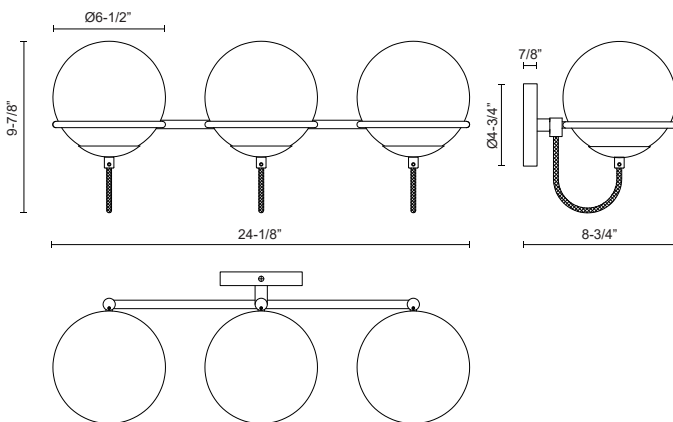

alora mood

P. 1.855.855.8926

CANADA: 19054 28TH Avenue Surrey - BC V3Z 6M3

USA: 3035 E. Lone Mountain Rd - Las Vegas, NV, 89081

ALBA WV458324

FIXTURE DIMENSIONS	W24-1/8" x H9-7/8" x E8-3/4"
HEIGHT FROM CENTER	5"
EXTENSION	8-3/4"
LAMP TYPE	E26
MAX WATTAGE	60W
BULB QTY	3
BULBS INCLUDED	No
VOLTAGE	120V
GLASS DETAILS	Opal Glass
MATERIAL	Steel + Glass
ILLUMINATION DIRECTION	Omni-directional
INSTALL OPTIONS	Wall Mount, Up Only
LOCATION	Damp
CANOPY DIMENSIONS	D4-3/4" x E7/8"
PAINT FINISH	AG01; MB01;

[D - Diameter, L - Length, W - Width, H - Height, E - Extension]

AVAILABLE FINISHES:

WV458324AGOP
Aged Gold/Opal
Matte Glass

WV458324MBOP
Matte Black/Opal
Matte Glass

*For complete warranty terms, please visit: www.aloralighting.com/warranty